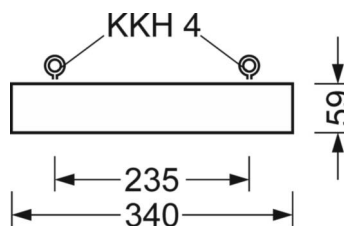

LIGHTING TECHNOLOGY

Placement	LED, Colour rendering/Light colour CRI ≥ 80 / 4000K
Colour tolerance (MacAdam)	3SDCM
Photobiological safety (Luminaire)	RG1
Nominal luminous flux	15735lm
LED service life	50000h L80/B10 (Tq 35°C)
Luminaire luminous efficiency	160lm/W
Beam angle	95° (C0) / 95° (C90)
UGR lat./long.	20.9 / 21.2

MECHANICS

Housing colour	traffic white RAL 9016
Dimensions (LxWxH/DxH)	1013mm x 340mm x 59mm
Weight (net)	9kg
Cable entry KE (X/Y)	423.5mm/0mm
Type of installation	Pendant individual mounting, Ceiling-mounted single installation, Mounting rail installation
Rotating mounting bracket	30° max. longitudinal axis + transverse axis / mounting with accessories bracket, chain 40° max. transverse axis / mounting with accessories on the support rail

DEEP-LINK

<https://www.regiolum.de/en/article/37430216610>

Reference	LED 15700lm 840
ηLB	100 %
Φ ↓/↑	100 % / 0 %
UGR lat./long.	20.9 / 21.2

Dimensions

L	1013 mm	Length
B	340 mm	Width
H	59 mm	Height
A1	980 mm	Mounting distance single mounting
A4	235 mm	Mounting distance (width)
X	423.5 mm	Distance cable infeed to the center of the luminaire on the X-axis
Y	0 mm	Distance cable infeed to the center of the luminaire on the Y-axis