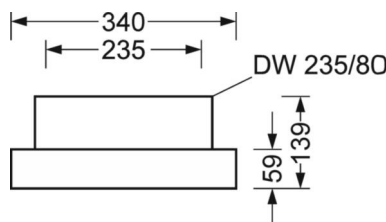

LIGHTING TECHNOLOGY

Placement	LED, Colour rendering/Light colour CRI ≥ 80 / 4000K
Colour tolerance (MacAdam)	3SDCM
Photobiological safety (Luminaire)	RG1
Nominal luminous flux	15735lm
LED service life	50000h L80/B10 (Tq 35°C)
Luminaire luminous efficiency	160lm/W
Beam angle	95° (C0) / 95° (C90)
UGR lat./long.	20.9 / 21.2

MECHANICS

Housing colour	traffic white RAL 9016
Dimensions (LxWxH/DxH)	1013mm x 340mm x 59mm
Weight (net)	9kg
Cable entry KE (X/Y)	423.5mm/0mm
Type of installation	Pendant individual mounting, Ceiling-mounted single installation, Mounting rail installation
Rotating mounting bracket	30° max. longitudinal axis + transverse axis / mounting with accessories bracket, chain 40° max. transverse axis / mounting with accessories on the support rail

DEEP-LINK

<https://www.regiolum.de/en/article/37430216610>

Reference	LED 15700lm 840
ηLB	100 %
Φ ↓/↑	100 % / 0 %
UGR lat./long.	20.9 / 21.2

Dimensions

L	1013 mm	Length
B	340 mm	Width
H	59 mm	Height
A1	980 mm	Mounting distance single mounting
A4	235 mm	Mounting distance (width)
X	423.5 mm	Distance cable infeed to the center of the luminaire on the X-axis
Y	0 mm	Distance cable infeed to the center of the luminaire on the Y-axis